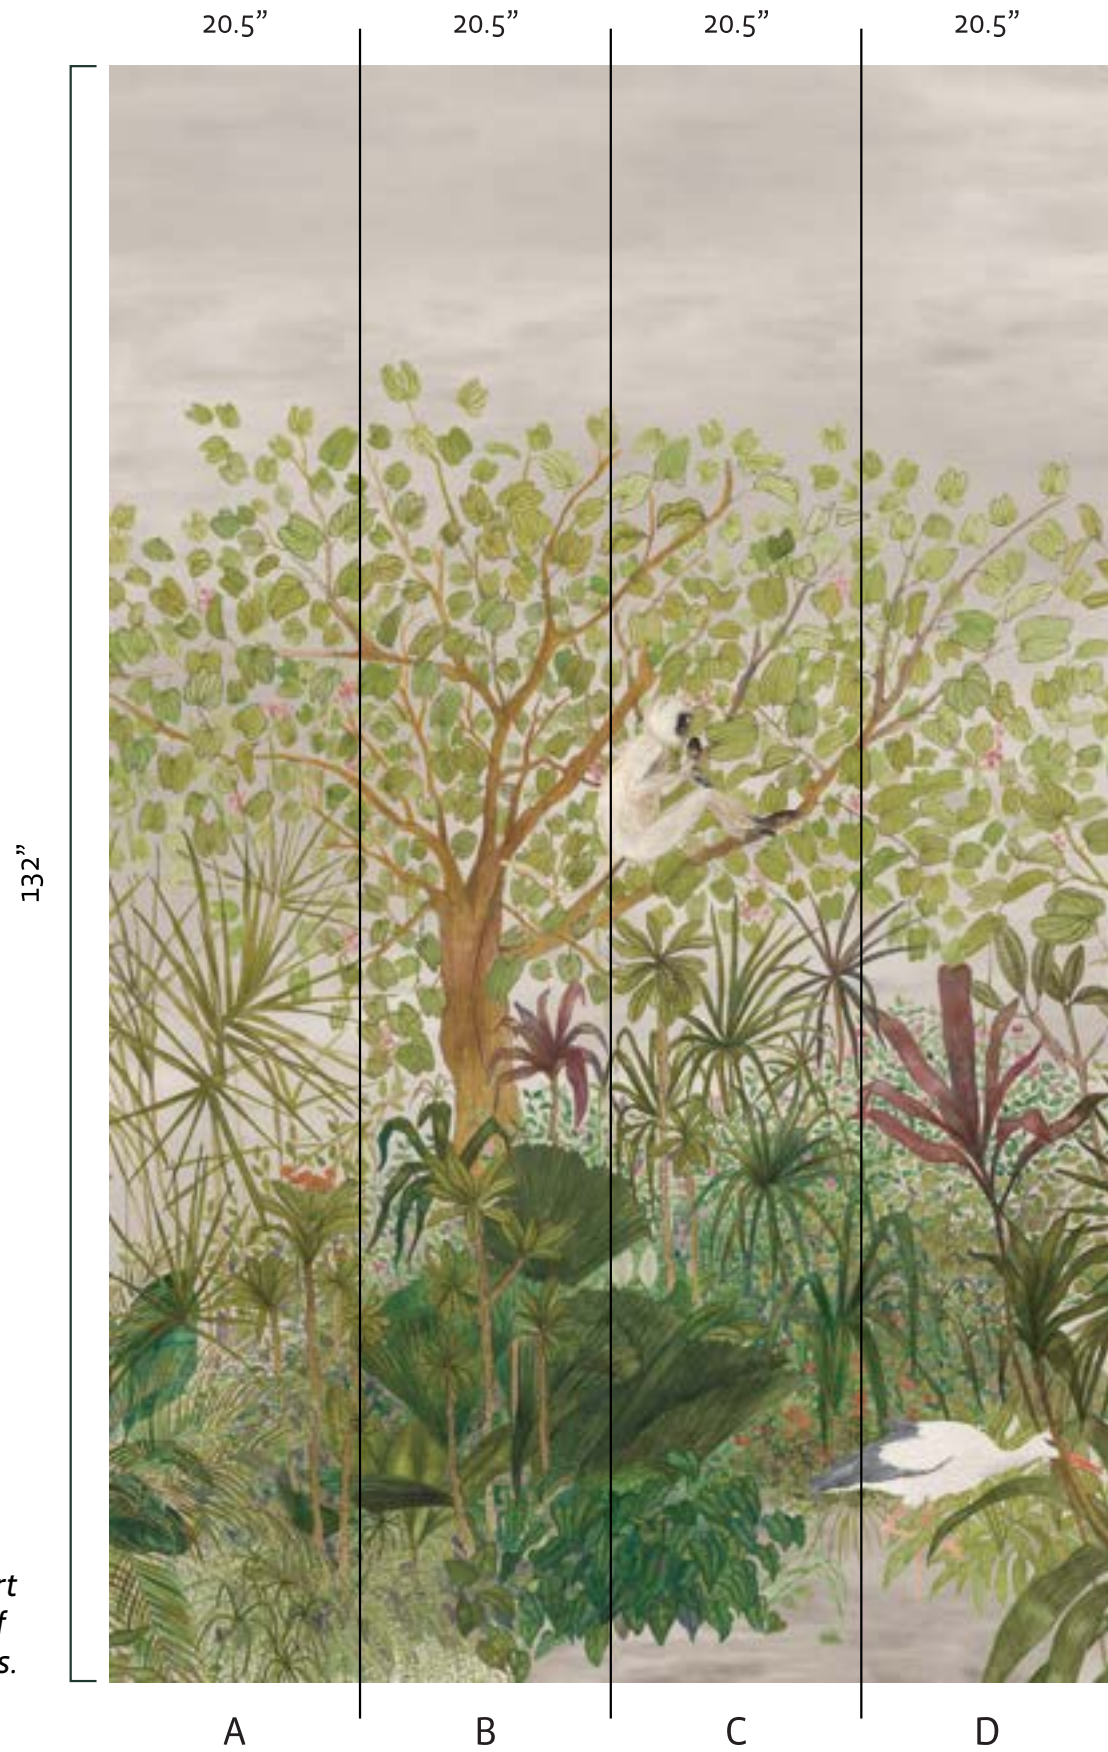

Part 03
W256L403N75