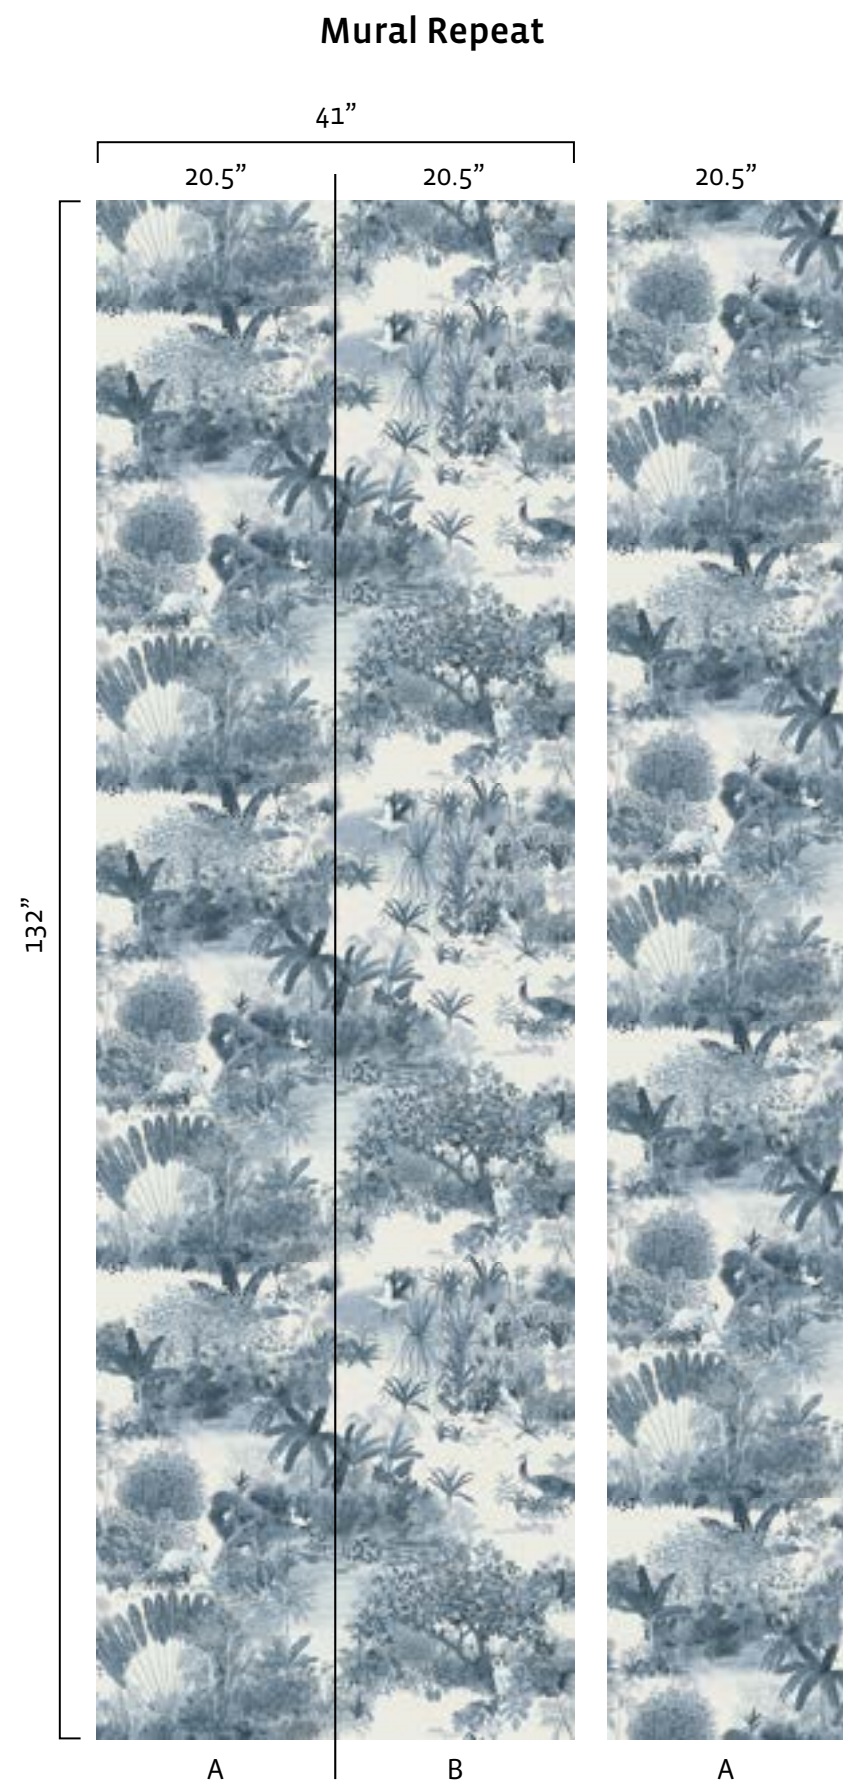

o8 — All the Forest
Blue Night | W256L430N75