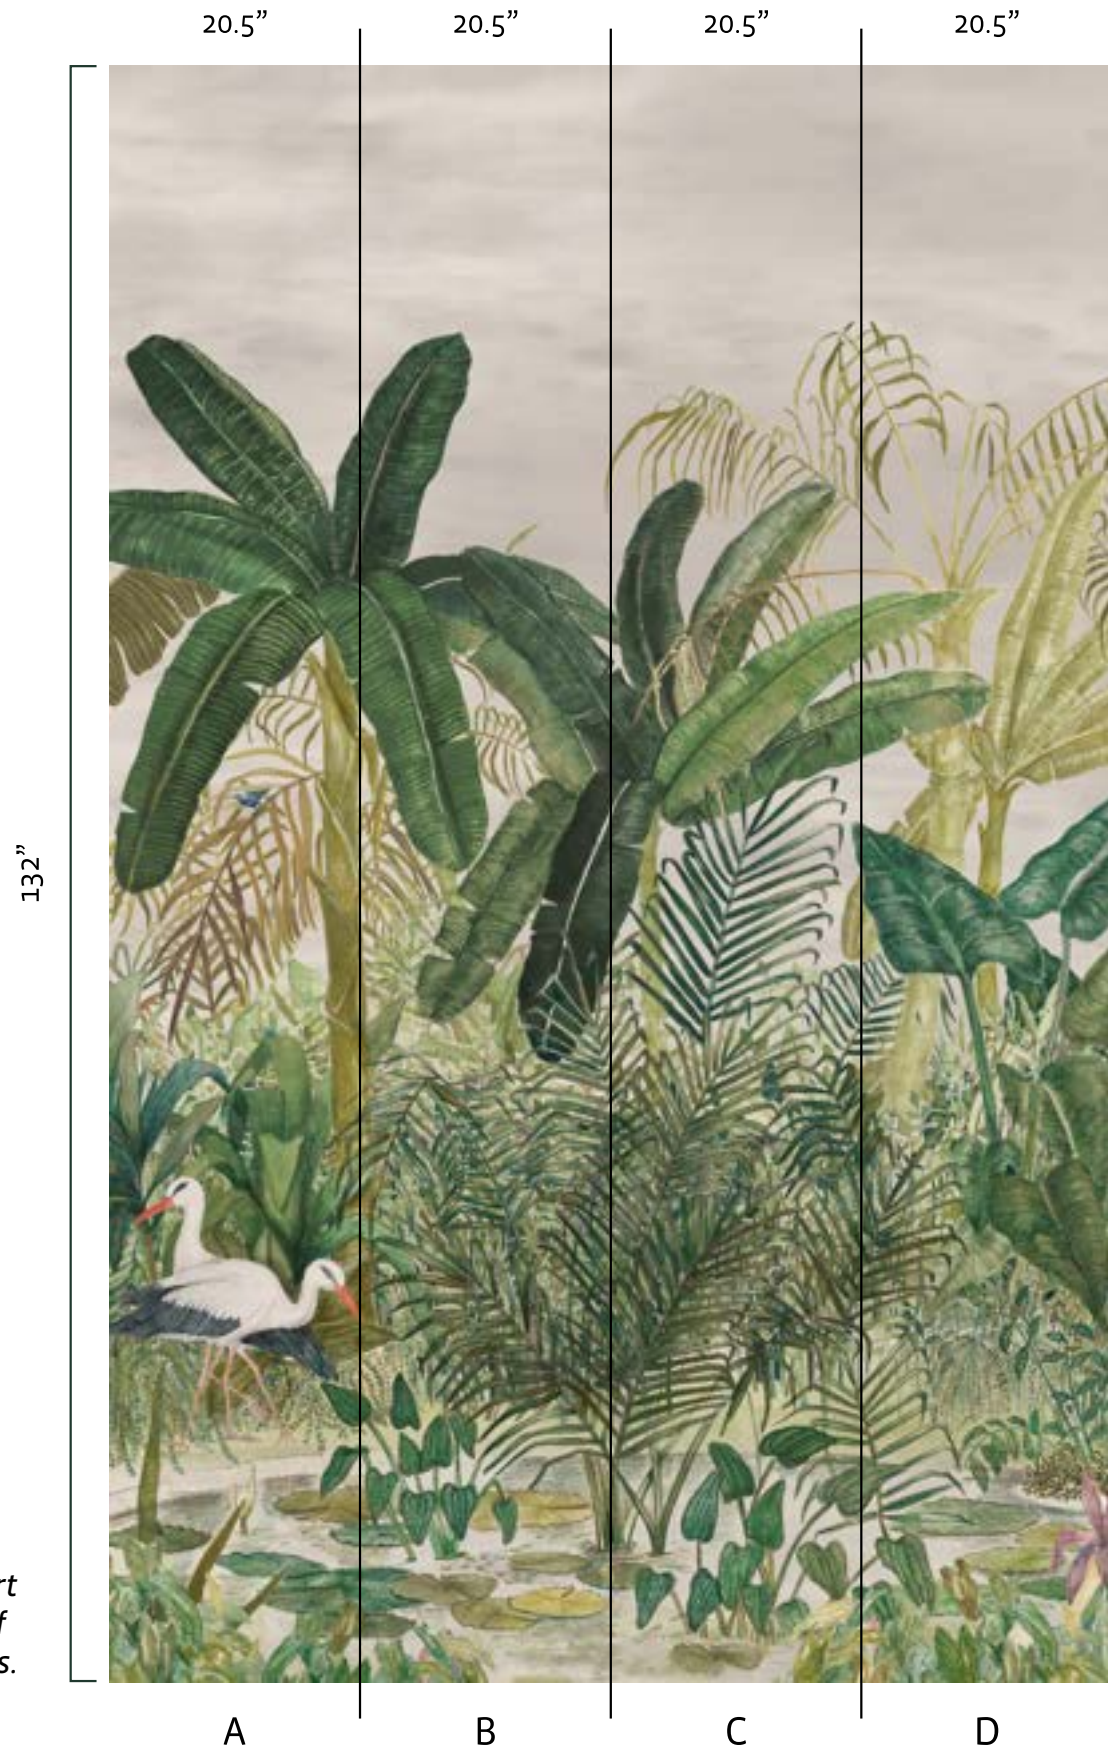

Wild Garden spans over approximately 90 feet as a non repeating, customizable design that can be refitted to site-specific contexts.

Wild Garden

Panorama

Part 01
W256L401N75

*Note : each part
is composed of
sets of 4 panels.*

Part 02
W256L402N75

Part 03
W256L403N75

Note : each part
is composed of
sets of 4 panels.

Part 04
W256L404N75

Part 05
W256L405N75

Note : each part
is composed of
sets of 4 panels.

Part 06
W256L406N75

Part 07
W256L407N75

*Note : each part
is composed of
sets of 4 panels.*

Part 08
W256L408N75

Part 09
W256L409N75

*Note : each part
is composed of
sets of 4 panels.*

Part 10
W256L410N75

Part 11
W256L411N75

*Note : each part
is composed of
sets of 4 panels.*