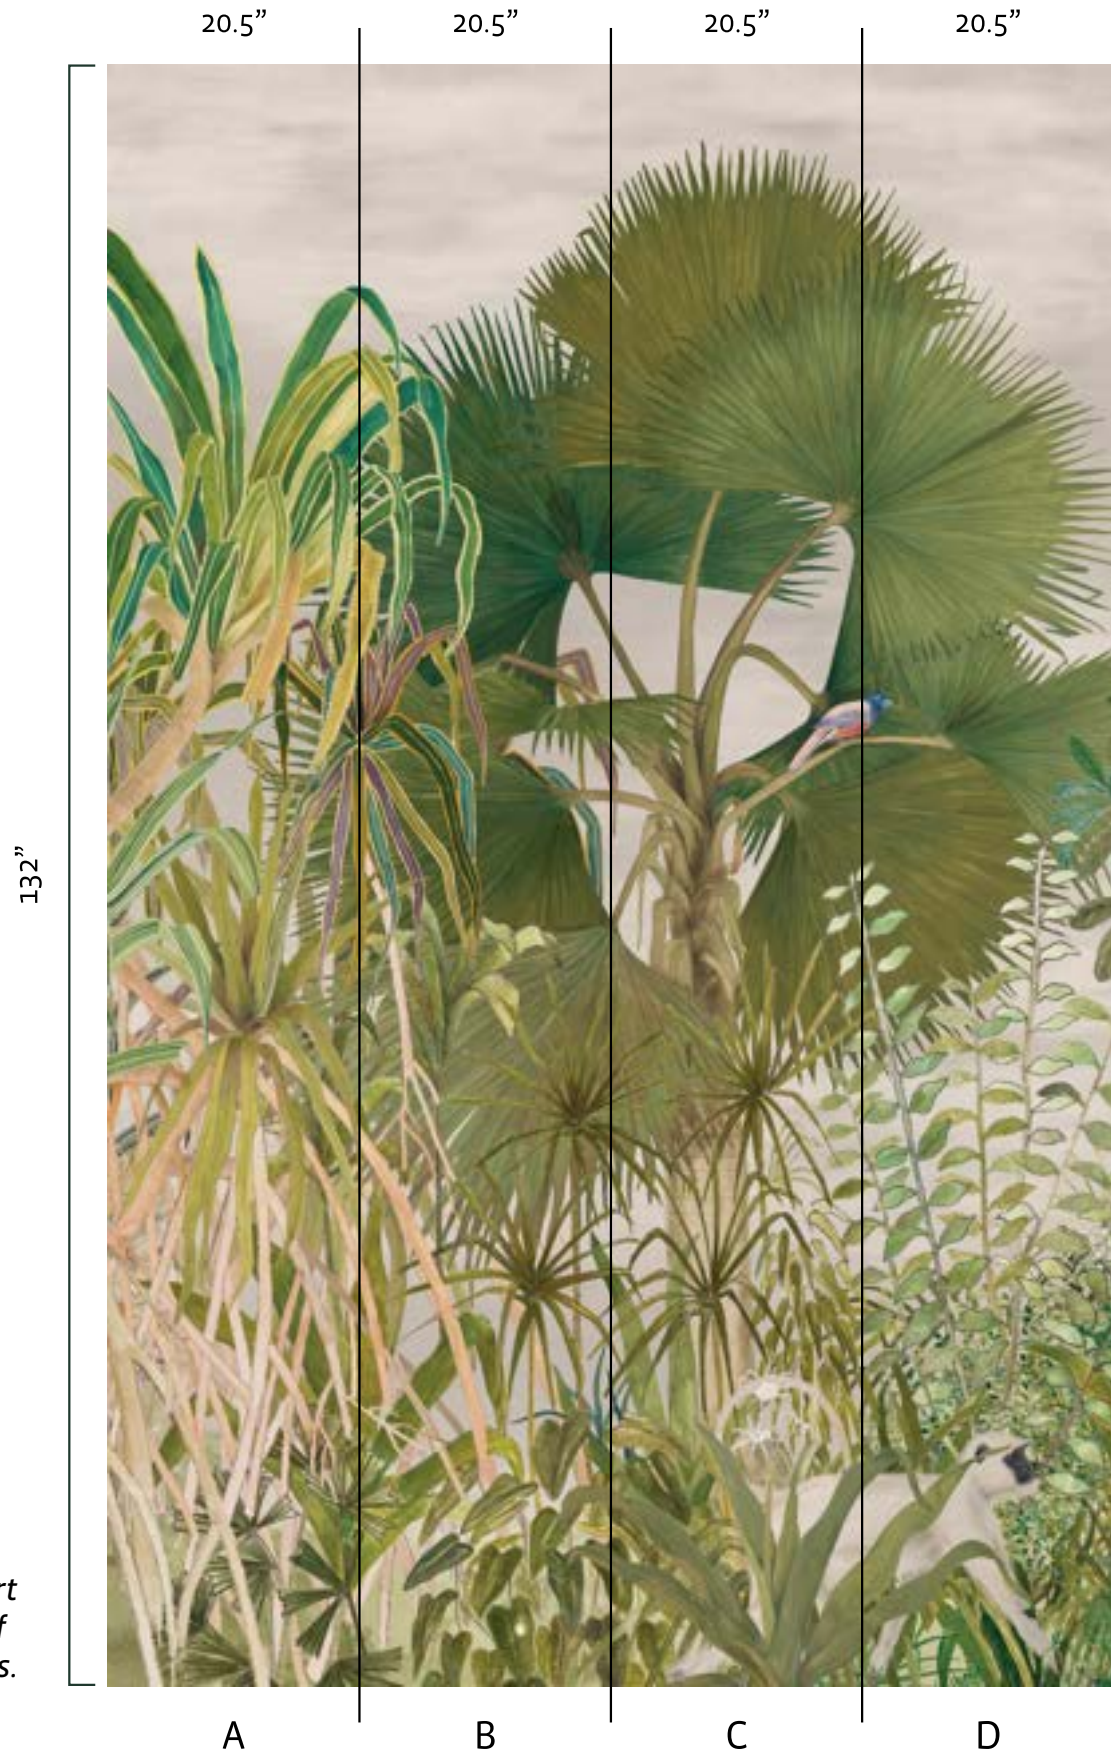

Wild Garden spans over approximately 90 feet as a non repeating, customizable design that can be refitted to site-specific contexts.

Wild Garden

Panorama

Part 01
W256L401N75

*Note : each part
is composed of
sets of 4 panels.*

Part 02
W256L402N75

Part 03
W256L403N75

Note : each part
is composed of
sets of 4 panels.

Part 04
W256L404N75

Part 05
W256L405N75

Note : each part
is composed of
sets of 4 panels.

Part 06
W256L406N75

Part 07
W256L407N75

*Note : each part
is composed of
sets of 4 panels.*

Part 08
W256L408N75

Part 09
W256L409N75

*Note : each part
is composed of
sets of 4 panels.*

Part 10
W256L410N75

Part 11
W256L411N75

*Note : each part
is composed of
sets of 4 panels.*