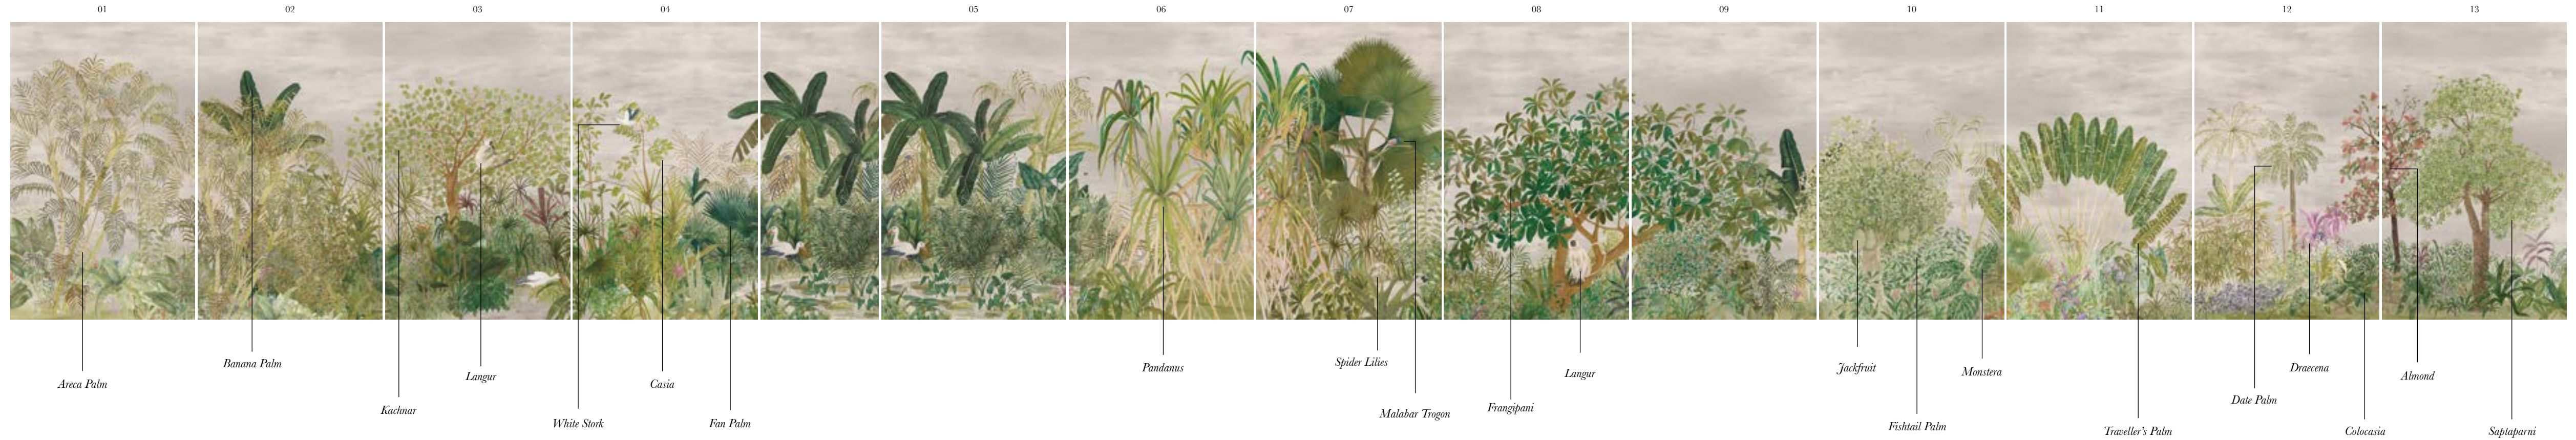

Sepia Brown
W256L429N75

Blue Night
W256L430N75

o8 — All the Forest
Blue Night | W256L430N75

o8 — All the Forest
Blue Night | W256L430N75

09

Wild Garden

Like old friends, the trees of a tropical Indian forest come together in a lush and lively panoramic, flooding a space with new life. Their unique personality, and the immersive ambience of forest life surrounds us with timeless beauty.

Wild Garden spans over approximately 90 feet as a non repeating, customizable design that can be refitted to site-specific contexts.

Wild Garden

Panorama

Part 01
W256L401N75

*Note : each part
is composed of
sets of 4 panels.*