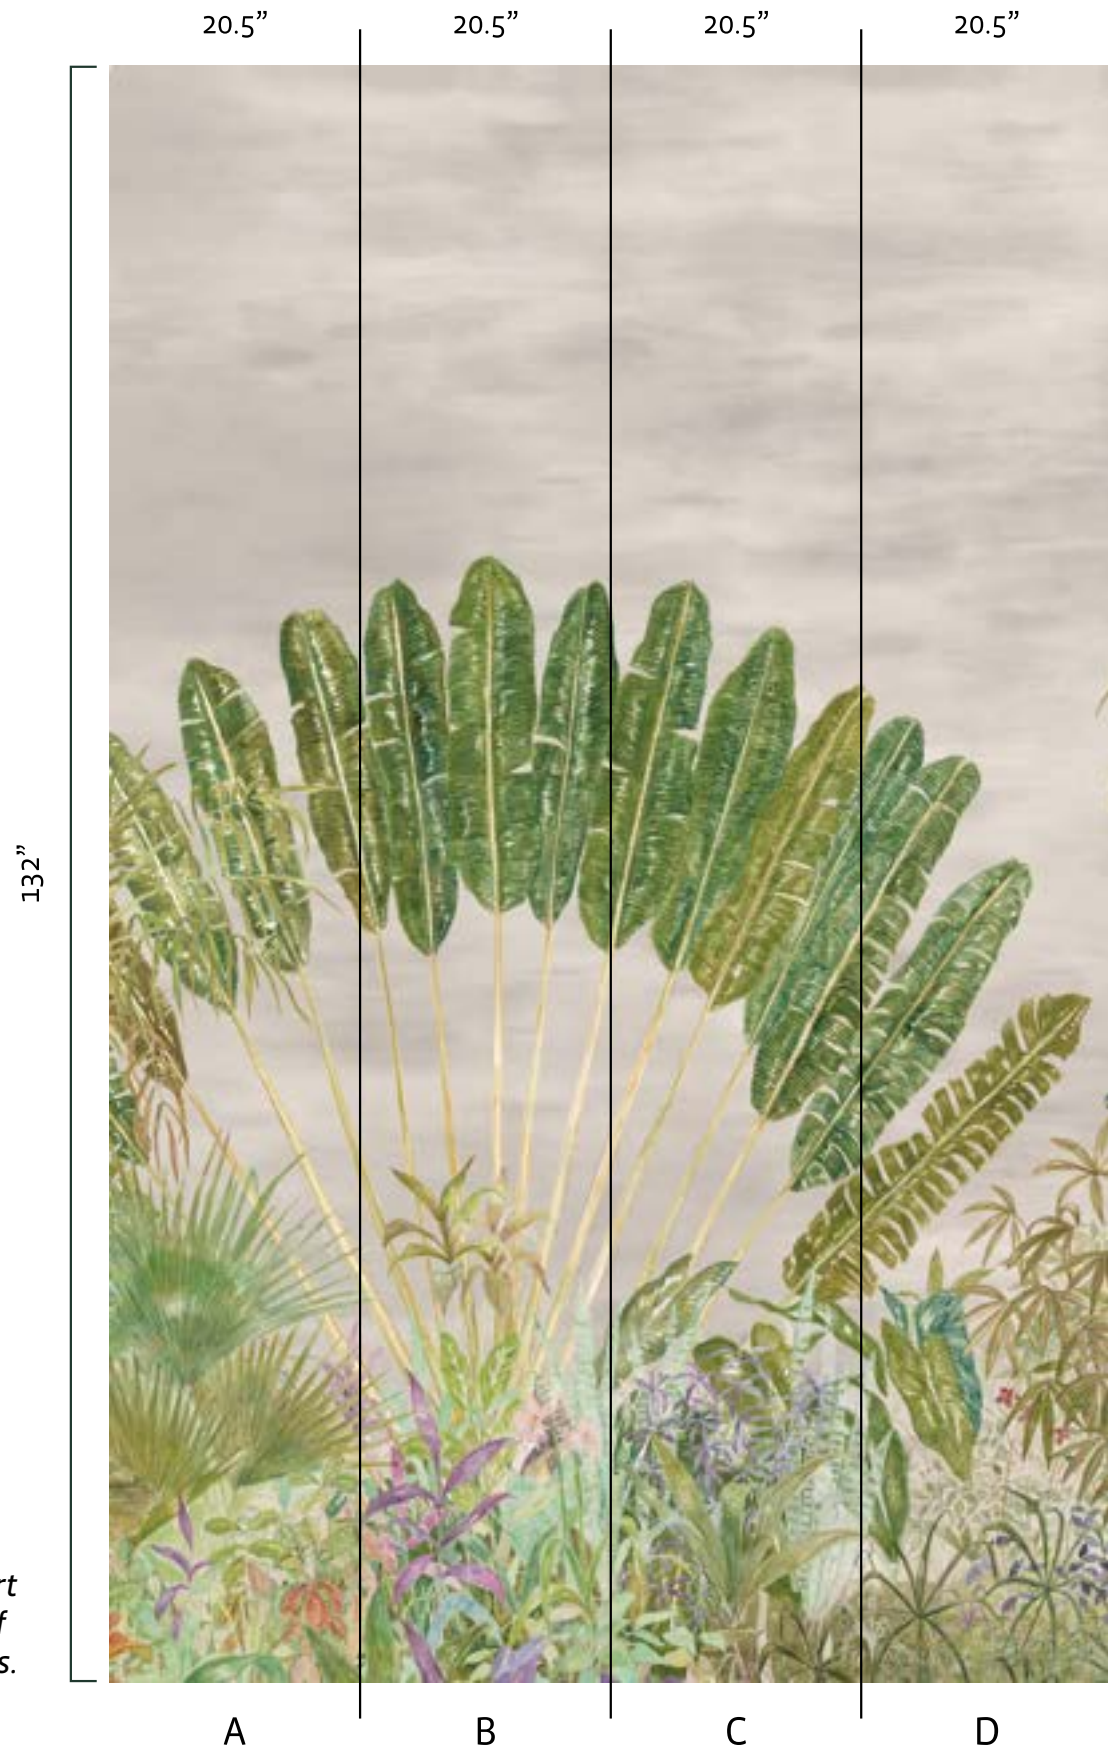

Mural Repeat

05 — Summer Night
Night Grey | W256L422N75

06 — Still World | Timeless Grey | W256L425N75

There is an evening hour, quiet and still, when nature imparts a sense of mystery. The long-leaved Areca palm, rendered in two-tones and ultra delicate lines, has a feel of wood block prints and secrets from another time.

Wild Garden spans over approximately 90 feet as a non repeating, customizable design that can be refitted to site-specific contexts.

Wild Garden

Panorama

Part 01
W256L401N75

*Note : each part
is composed of
sets of 4 panels.*

Part 02
W256L402N75

Part 03
W256L403N75

Note : each part
is composed of
sets of 4 panels.

Part 04
W256L404N75

Part 05
W256L405N75

Note : each part
is composed of
sets of 4 panels.

Part 06
W256L406N75

Part 07
W256L407N75

*Note : each part
is composed of
sets of 4 panels.*

Part 08
W256L408N75

Part 09
W256L409N75

*Note : each part
is composed of
sets of 4 panels.*

Part 10
W256L410N75

Part 11
W256L411N75

*Note : each part
is composed of
sets of 4 panels.*