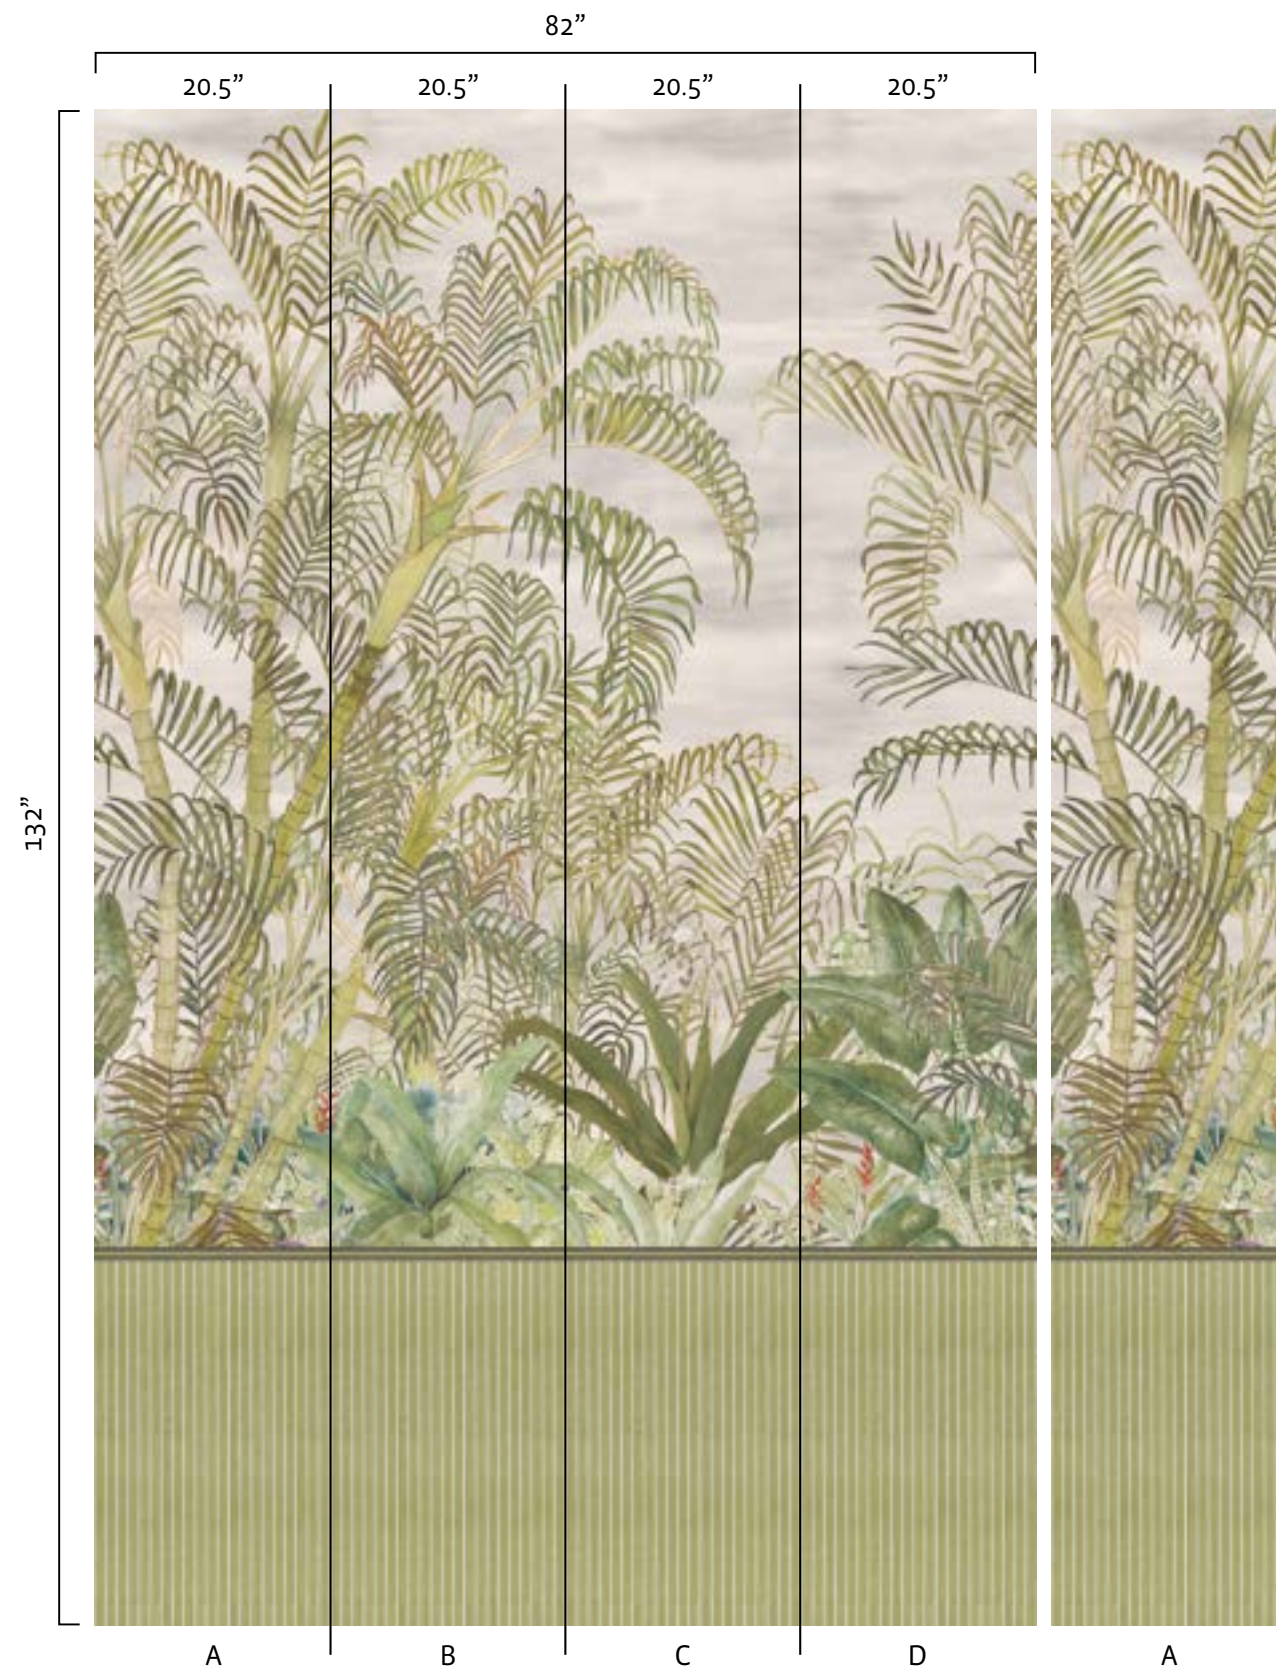

Egret White
W256L420N75

Pink Dusk
W256L421N75

04 — Palm Music
Egret White | W256L420N75

Mural Repeat

04 — Palm Music
Egret White | W256L420N75

05 — Summer Night | Night Grey | W256L422N75

A gorgeous jumble of grasses, palms, and the pure joy of nature bring outside life into an inside space.

Mural Repeat

05 — Summer Night
Night Grey | W256L422N75

06 — Still World | Timeless Grey | W256L425N75

There is an evening hour, quiet and still, when nature imparts a sense of mystery. The long-leaved Areca palm, rendered in two-tones and ultra delicate lines, has a feel of wood block prints and secrets from another time.